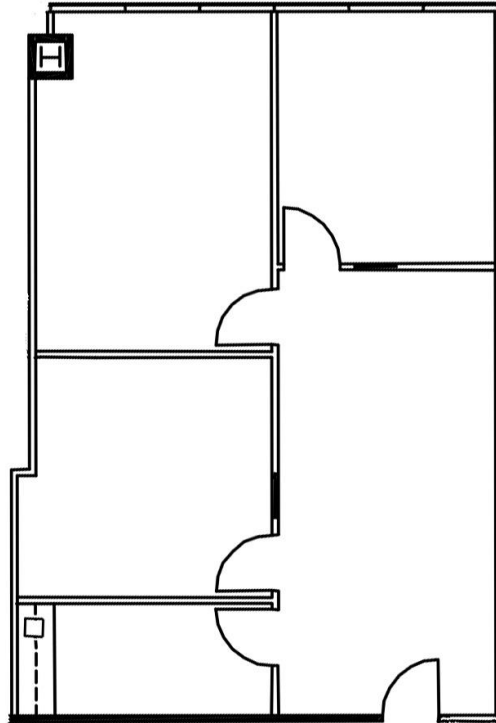

SPACE AVAILABLE

**949 SOUTH COAST DRIVE
SUITE #508
1,142 RSF**

SUITE #508

ON-SITE LEASING INFORMATION

ARNEL COMMERCIAL PROPERTIES

(714) 481-5025