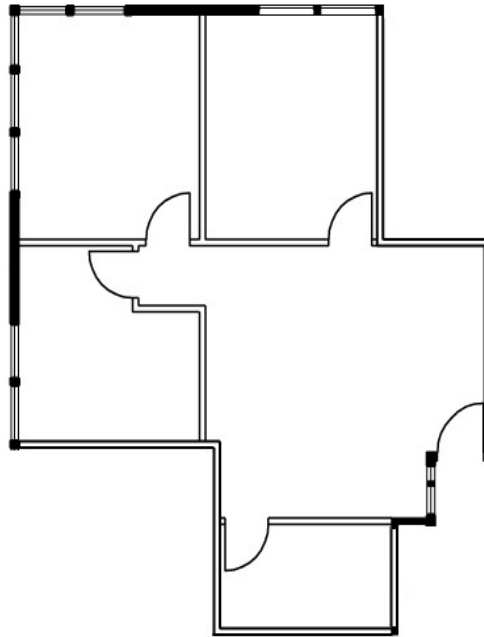

CENTRAL POINTE

B U S I N E S S C E N T E R S

SPACE AVAILABLE

THE OAKS
1633 EAST FOURTH STREET
SUITE 218
1,070 RSF

ON-SITE LEASING INFORMATION
ARNEL COMMERCIAL PROPERTIES
(714) 480-7910