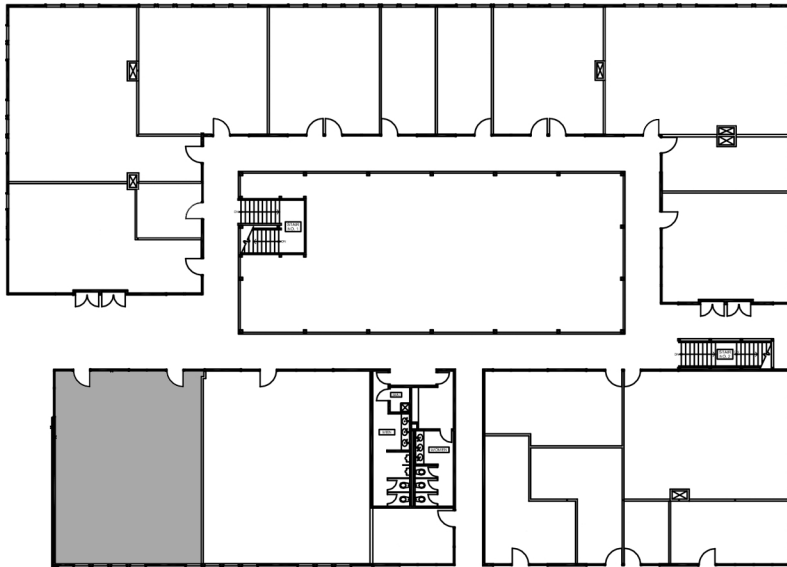

GRANADA PLAZA
17291 IRVINE BLVD.
SUITE 206
1,477 RSF

ON-SITE LEASING INFORMATION

ARNEL COMMERCIAL PROPERTIES

(714) 480-7910