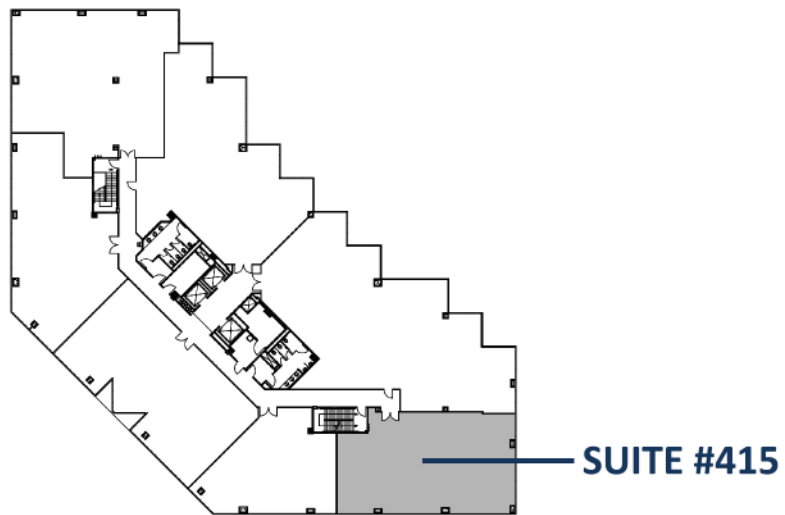

**959 SOUTH COAST DRIVE
SUITE #415
2,701 RSF**

ON-SITE LEASING INFORMATION
ARNEL COMMERCIAL PROPERTIES
(714) 481-5025