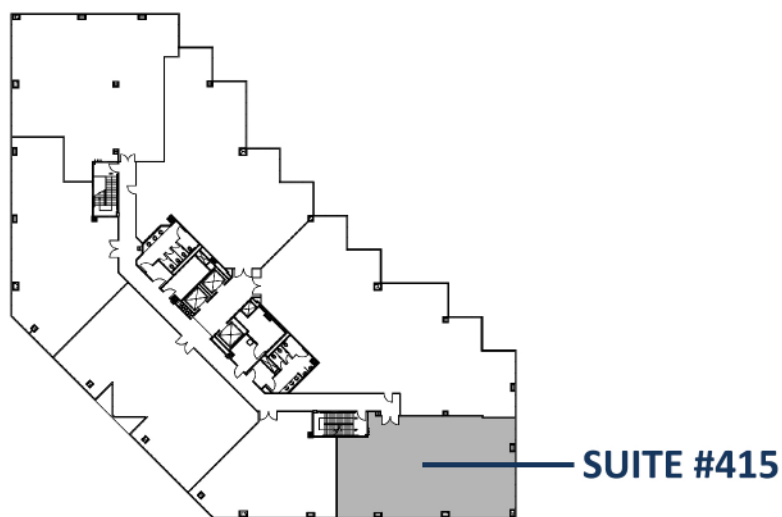

**959 SOUTH COAST DRIVE
SUITE #415
2,701 RSF**

ON-SITE LEASING INFORMATION

ARNEL COMMERCIAL PROPERTIES

(714) 481-5025