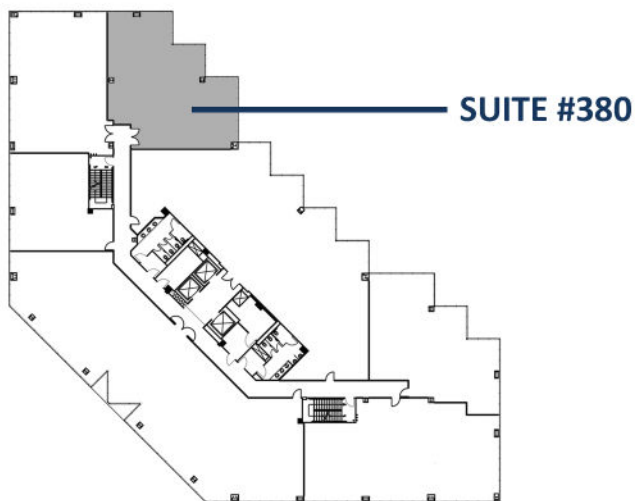

**959 SOUTH COAST DRIVE  
SUITE #380  
2,316 RSF**

**ON-SITE LEASING INFORMATION**  
ARNEL COMMERCIAL PROPERTIES  
(714) 481-5025