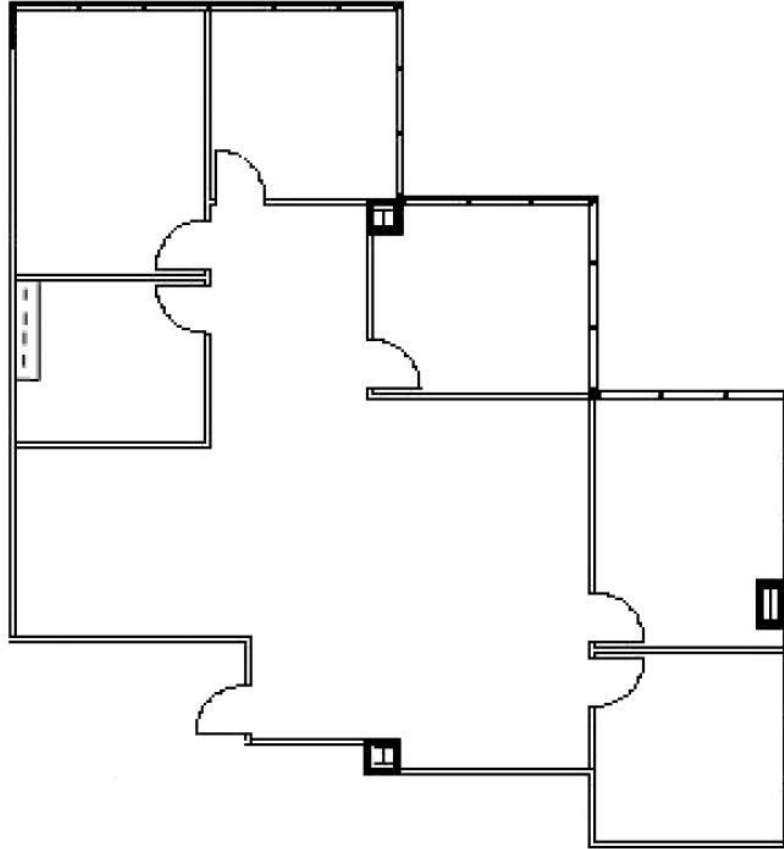

SPACE AVAILABLE

**959 SOUTH COAST DRIVE
SUITE #325
2,155 RSF**

SUITE #325

ON-SITE LEASING INFORMATION
ARNEL COMMERCIAL PROPERTIES
(714) 481-5025