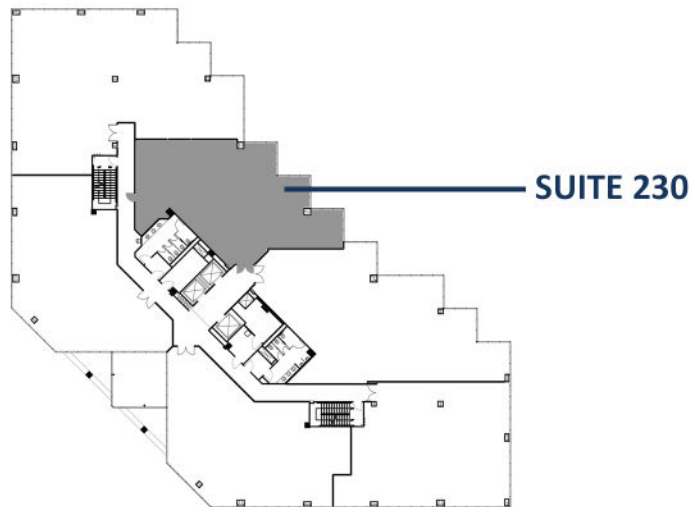

**959 SOUTH COAST DRIVE  
SUITE #230  
2,826 RSF**

**ON-SITE LEASING INFORMATION**

ARNEL COMMERCIAL PROPERTIES

(714) 481-5025