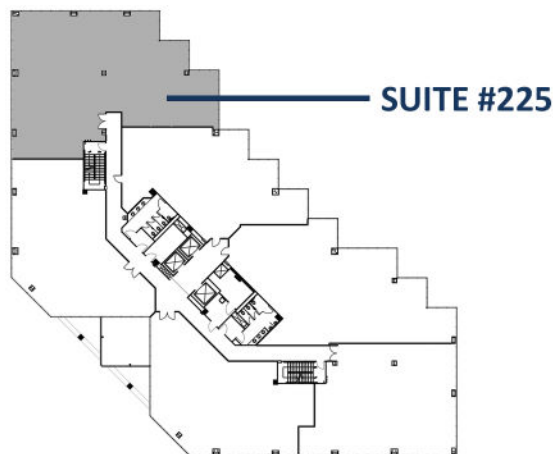

**959 SOUTH COAST DRIVE  
SUITE #225  
4,786 RSF**

**ON-SITE LEASING INFORMATION**

ARNEL COMMERCIAL PROPERTIES

(714) 481-5025