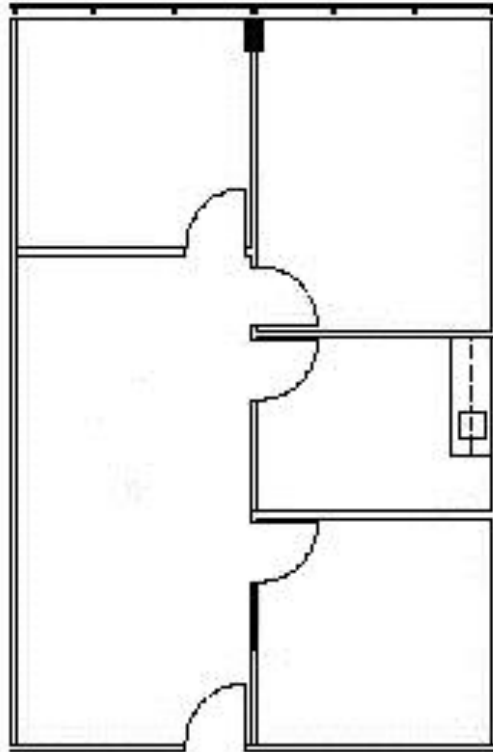

SPACE AVAILABLE

**950 SOUTH COAST DRIVE
SUITE #265
1,031 RSF**

ON-SITE LEASING INFORMATION
ARNEL COMMERCIAL PROPERTIES
(714) 481-5025