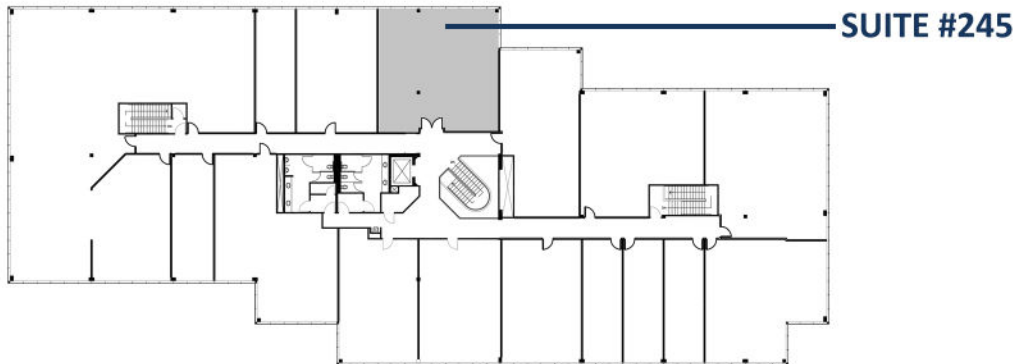

950 SOUTH COAST DRIVE
SUITE #245
1,538 RSF

ON-SITE LEASING INFORMATION

ARNEL COMMERCIAL PROPERTIES

(714) 481-5025