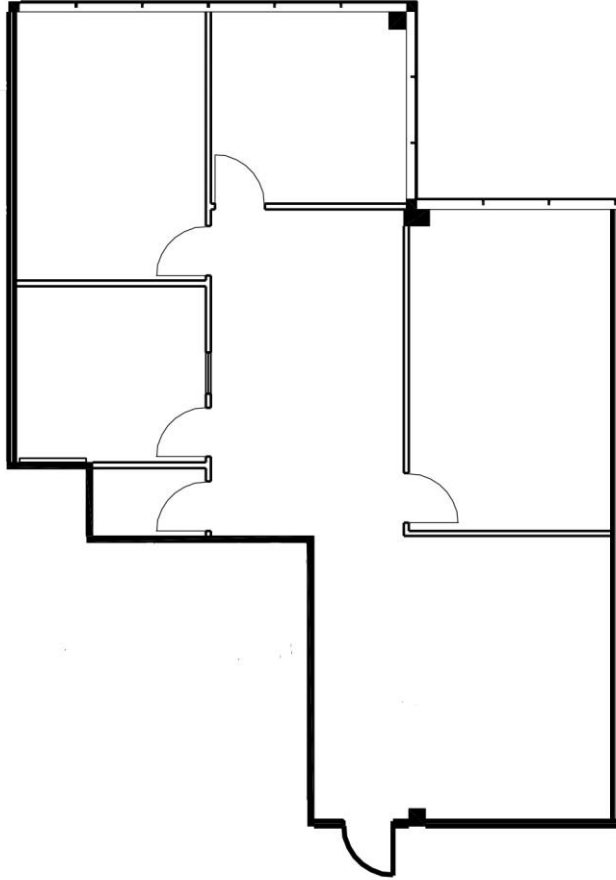

SPACE AVAILABLE

**950 SOUTH COAST DRIVE
SUITE #220
1,551 RSF**

ON-SITE LEASING INFORMATION
ARNEL COMMERCIAL PROPERTIES
(714) 481-5025