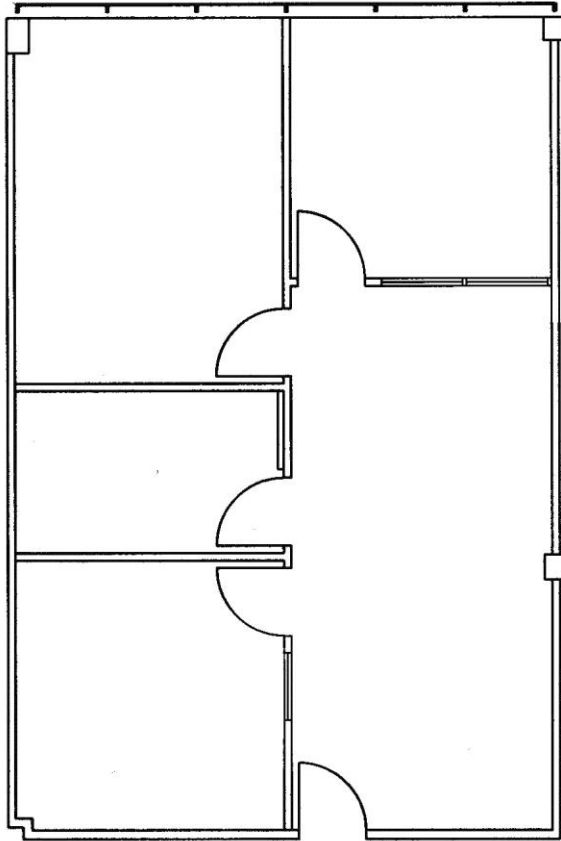

SPACE AVAILABLE

**950 SOUTH COAST DRIVE
SUITE #210
1,043 RSF**

SUITE #210

ON-SITE LEASING INFORMATION

ARNEL COMMERCIAL PROPERTIES

(714) 481-5025