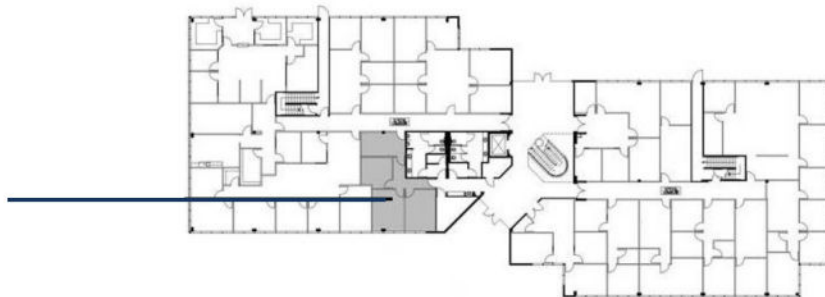

**950 SOUTH COAST DRIVE
SUITE #195
901 RSF**

SUITE #195

ON-SITE LEASING INFORMATION

ARNEL COMMERCIAL PROPERTIES

(714) 481-5025