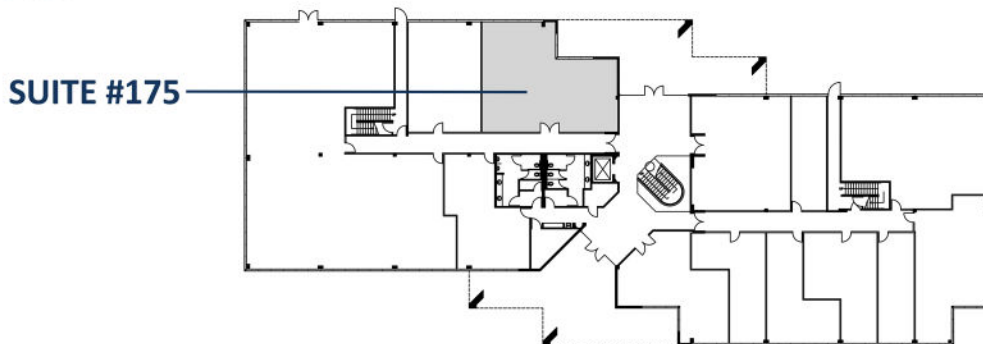

**950 SOUTH COAST DRIVE  
SUITE #175  
1,566 RSF**

**ON-SITE LEASING INFORMATION**  
ARNEL COMMERCIAL PROPERTIES  
(714) 481-5025