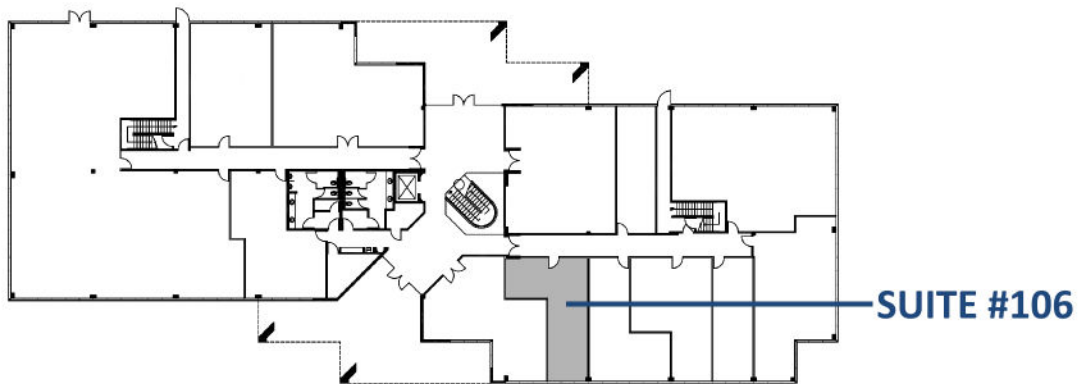

**950 SOUTH COAST DRIVE  
SUITE #106  
680 RSF**

**ON-SITE LEASING INFORMATION**  
ARNEL COMMERCIAL PROPERTIES  
(714) 481-5025