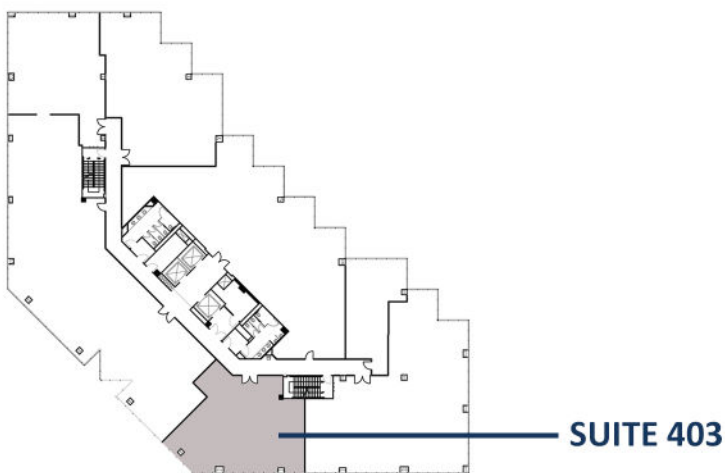

**949 SOUTH COAST DRIVE
SUITE #403
2,058 RSF**

ON-SITE LEASING INFORMATION

ARNEL COMMERCIAL PROPERTIES

(714) 481-5025