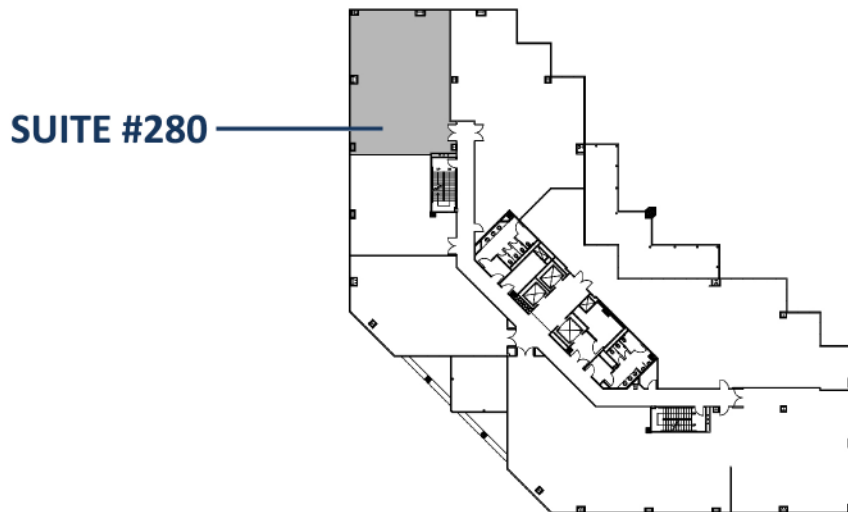

**949 SOUTH COAST DRIVE
SUITE #280
2,301 RSF**

ON-SITE LEASING INFORMATION
ARNEL COMMERCIAL PROPERTIES
(714) 481-5025