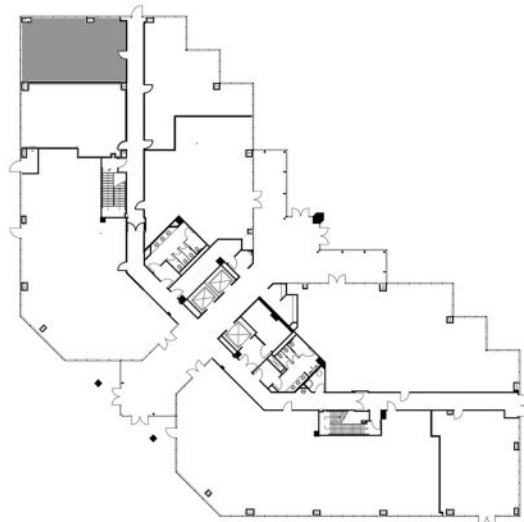

**949 SOUTH COAST DRIVE  
SUITE 180  
1,067 RSF**

**ON-SITE LEASING INFORMATION**  
ARNEL COMMERCIAL PROPERTIES  
(714) 481-5025