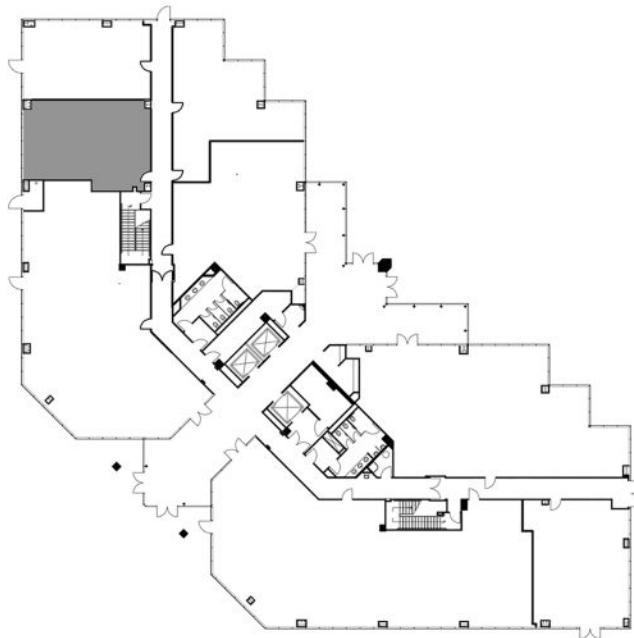

**949 SOUTH COAST DRIVE
SUITE 170
1,113 RSF**

ON-SITE LEASING INFORMATION
ARNEL COMMERCIAL PROPERTIES
(714) 481-5025