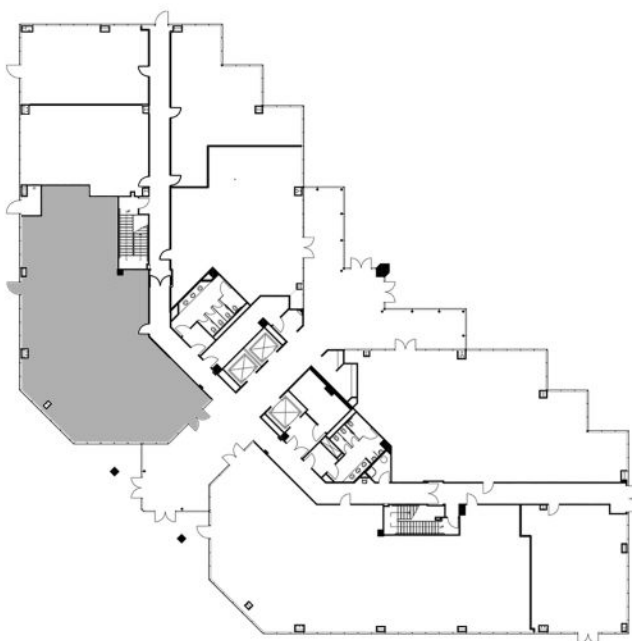

**949 SOUTH COAST DRIVE
SUITE 150/160
3,324 RSF**

ON-SITE LEASING INFORMATION
ARNEL COMMERCIAL PROPERTIES
(714) 481-5025