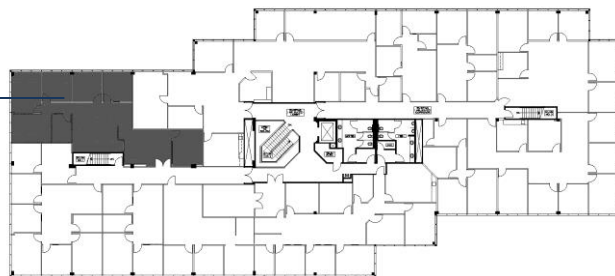

**940 SOUTH COAST DRIVE
SUITE #225
2,250 RSF**

SUITE #225

ON-SITE LEASING INFORMATION
ARNEL COMMERCIAL PROPERTIES
(714) 481-5025