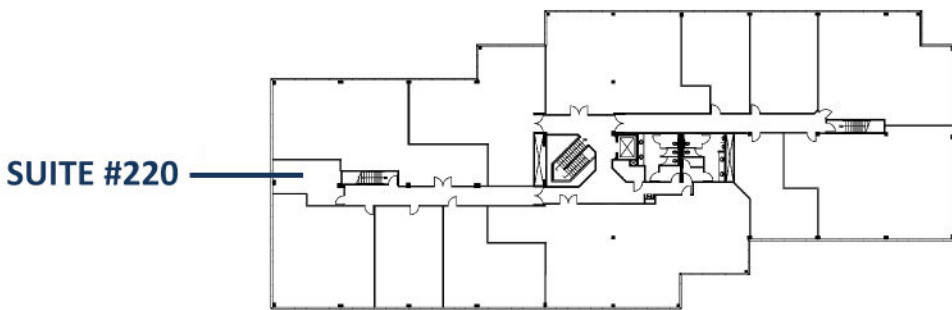

**940 SOUTH COAST DRIVE
SUITE #220
450 RSF**

**ON-SITE LEASING INFORMATION
ARNEL COMMERCIAL PROPERTIES
(714) 481-5025**