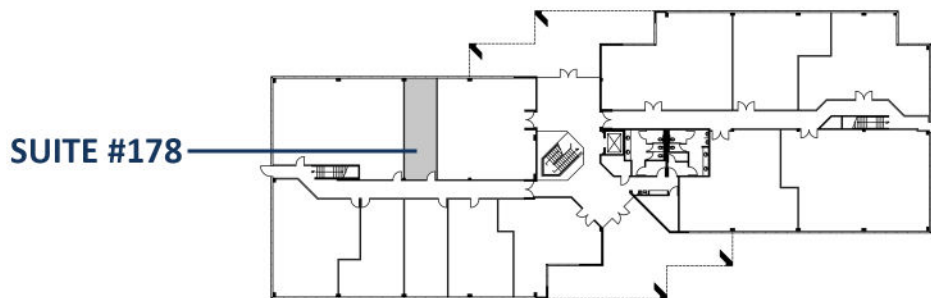

**940 SOUTH COAST DRIVE
SUITE #178
531 RSF**

ON-SITE LEASING INFORMATION
ARNEL COMMERCIAL PROPERTIES
(714) 481-5025