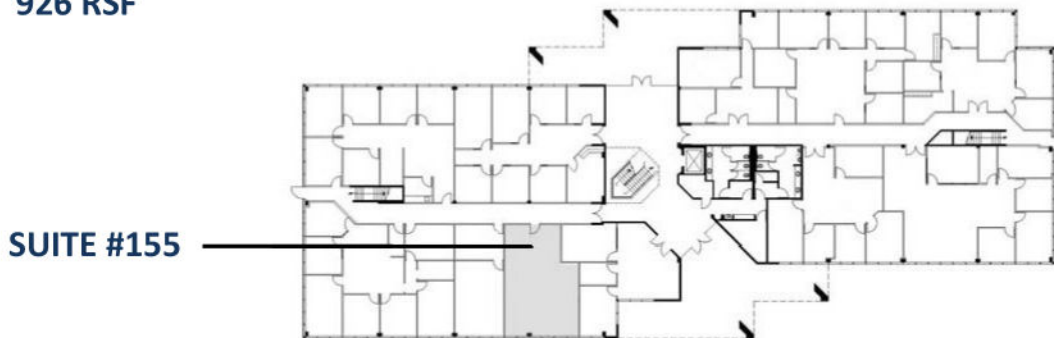

**940 SOUTH COAST DRIVE  
SUITE #155  
926 RSF**

**ON-SITE LEASING INFORMATION  
ARNEL COMMERCIAL PROPERTIES  
(714) 481-5025**