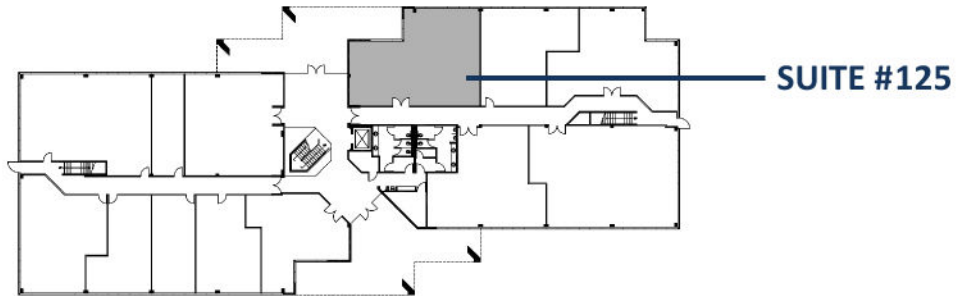

**940 SOUTH COAST DRIVE  
SUITE #125  
1,755 RSF**

**ON-SITE LEASING INFORMATION**  
ARNEL COMMERCIAL PROPERTIES  
(714) 481-5025