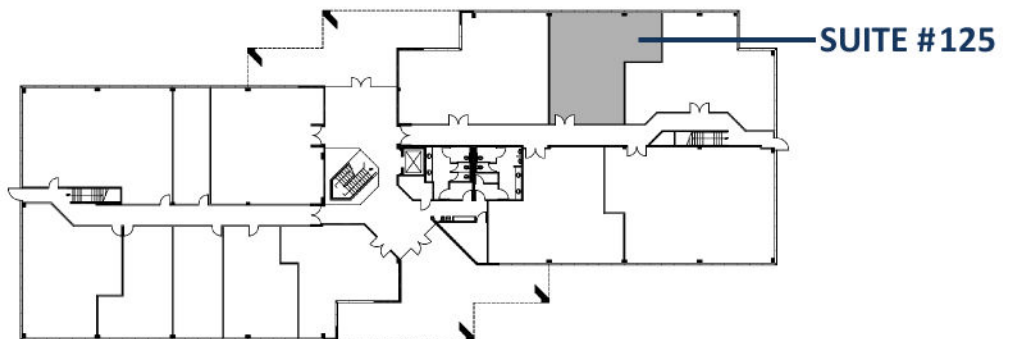

940 SOUTH COAST DRIVE
SUITE #125
1,252 RSF

ON-SITE LEASING INFORMATION
ARNEL COMMERCIAL PROPERTIES
(714) 481-5025