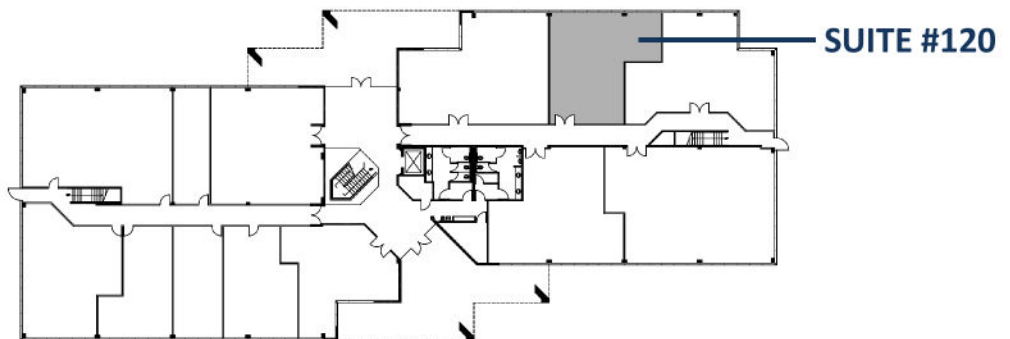

**940 SOUTH COAST DRIVE
SUITE #120
1,252 RSF**

ON-SITE LEASING INFORMATION
ARNEL COMMERCIAL PROPERTIES
(714) 481-5025