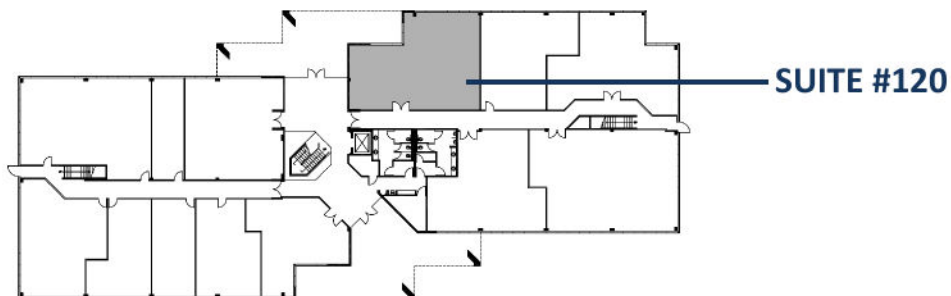

**940 SOUTH COAST DRIVE**  
**SUITE #120**  
**1,755 RSF**

**ON-SITE LEASING INFORMATION**  
ARNEL COMMERCIAL PROPERTIES  
(714) 481-5025