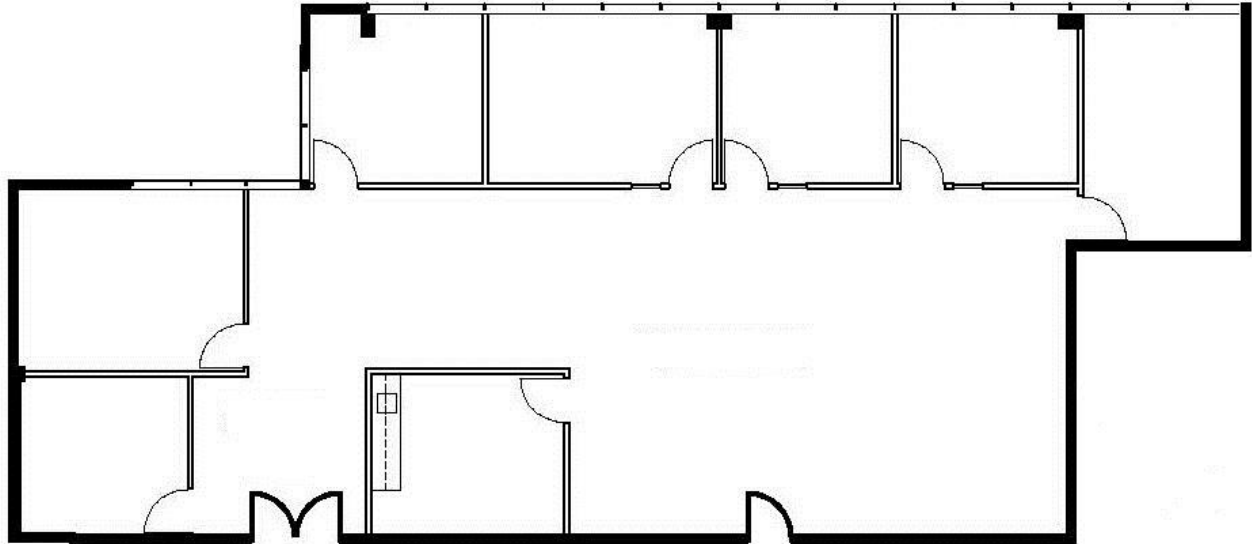

**SPACE AVAILABLE**

---

**940 SOUTH COAST DRIVE  
SUITE #120/125  
3,007 RSF**

**ON-SITE LEASING INFORMATION**  
ARNEL COMMERCIAL PROPERTIES  
(714) 481-5025