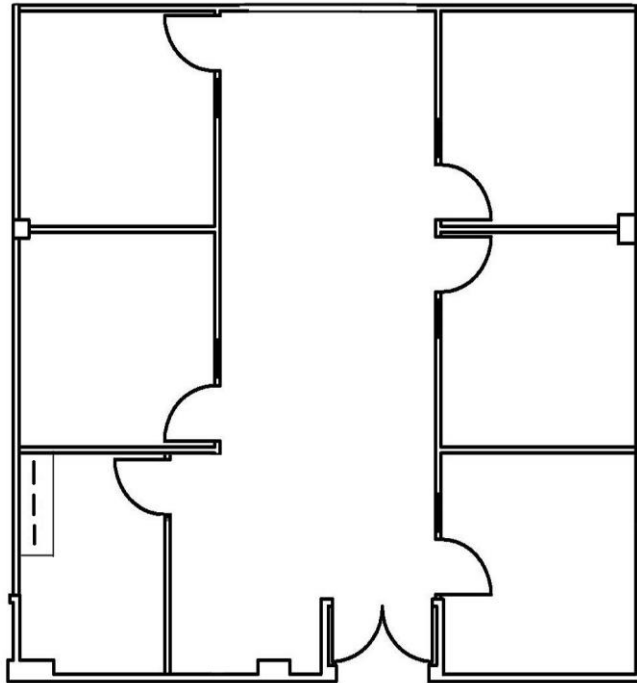

SPACE AVAILABLE

**940 SOUTH COAST DRIVE
SUITE #100
1,593 RSF**

SUITE 100

**ON-SITE LEASING INFORMATION
ARNEL COMMERCIAL PROPERTIES
(714) 481-5025**