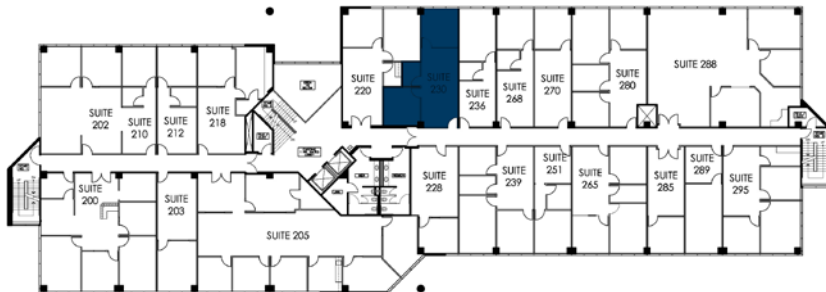

17890 CASTLETON STREET  
SUITE #230  
759 RSF

**LEASING INFORMATION**

ARNEL COMMERCIAL PROPERTIES

626.912.7700