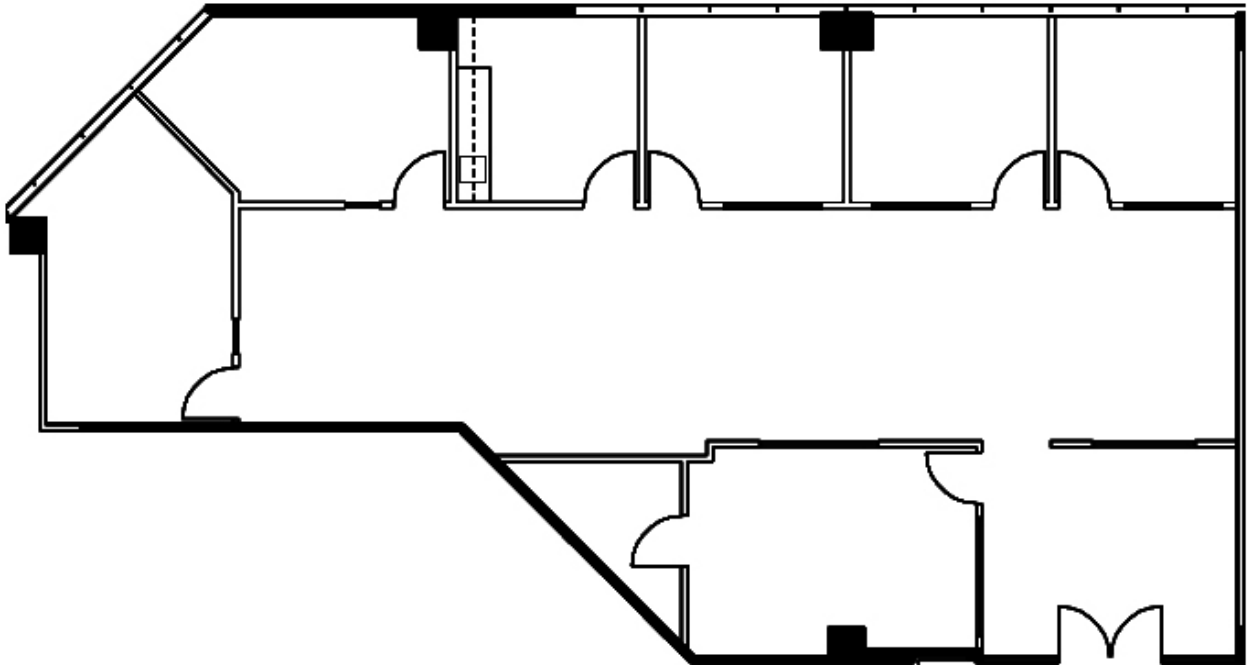

17890 CASTLETON STREET
SUITE #205
2,553 RSF

LEASING INFORMATION
ARNEL COMMERCIAL PROPERTIES

626.912.7700