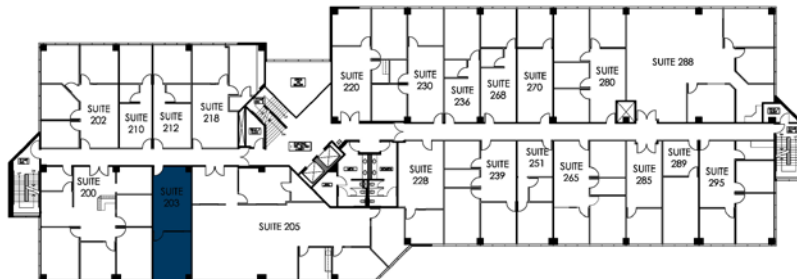

17890 CASTLETON STREET  
SUITE #203  
564 RSF

**LEASING INFORMATION**

ARNEL COMMERCIAL PROPERTIES

626.912.7700