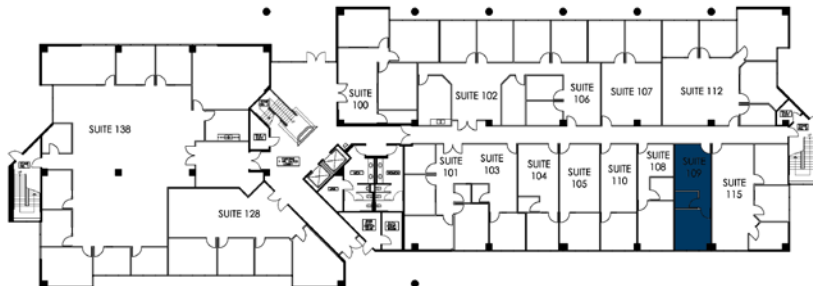

17890 CASTLETON STREET
SUITE #109
483 RSF

LEASING INFORMATION
ARNEL COMMERCIAL PROPERTIES

626.912.7700