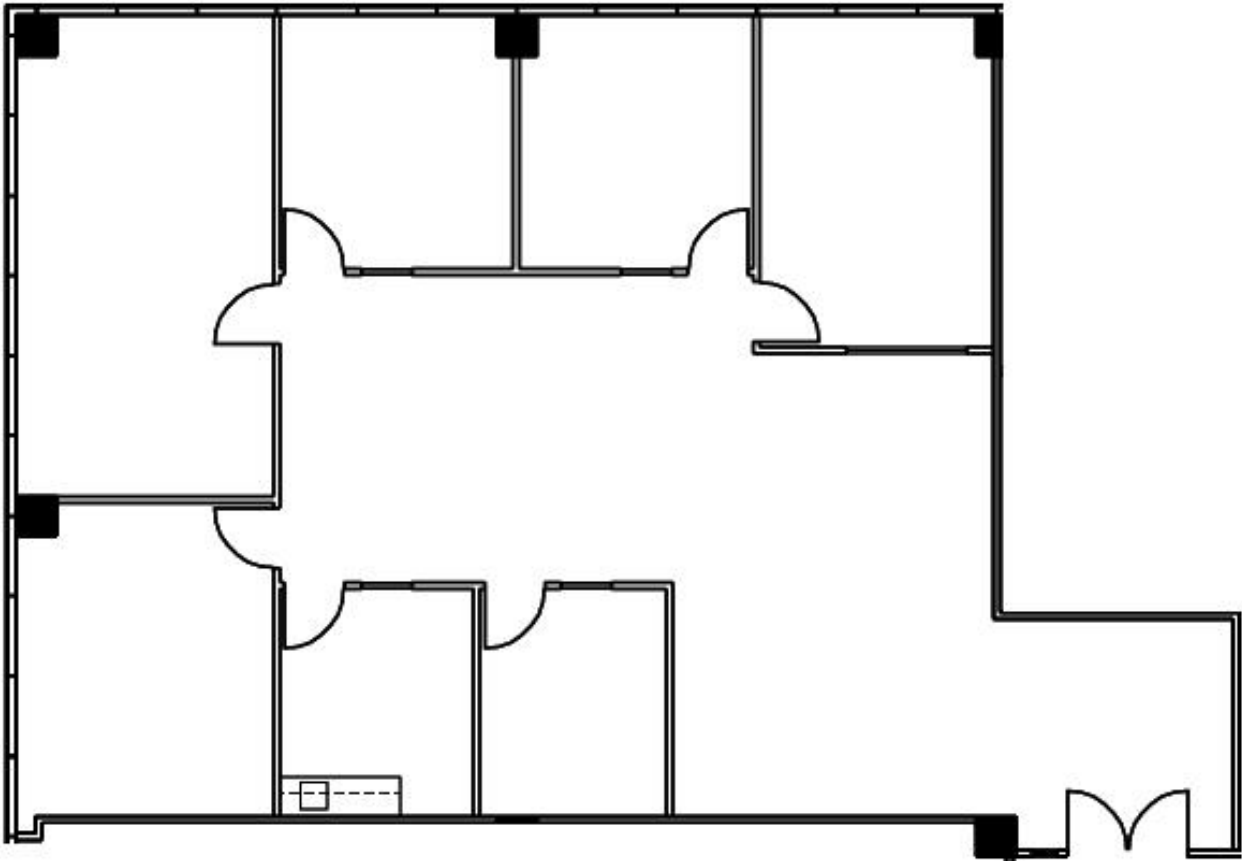

17800 CASTLETON STREET
SUITE #610
2,578 RSF

LEASING INFORMATION
ARNEL COMMERCIAL PROPERTIES

626.912.7700