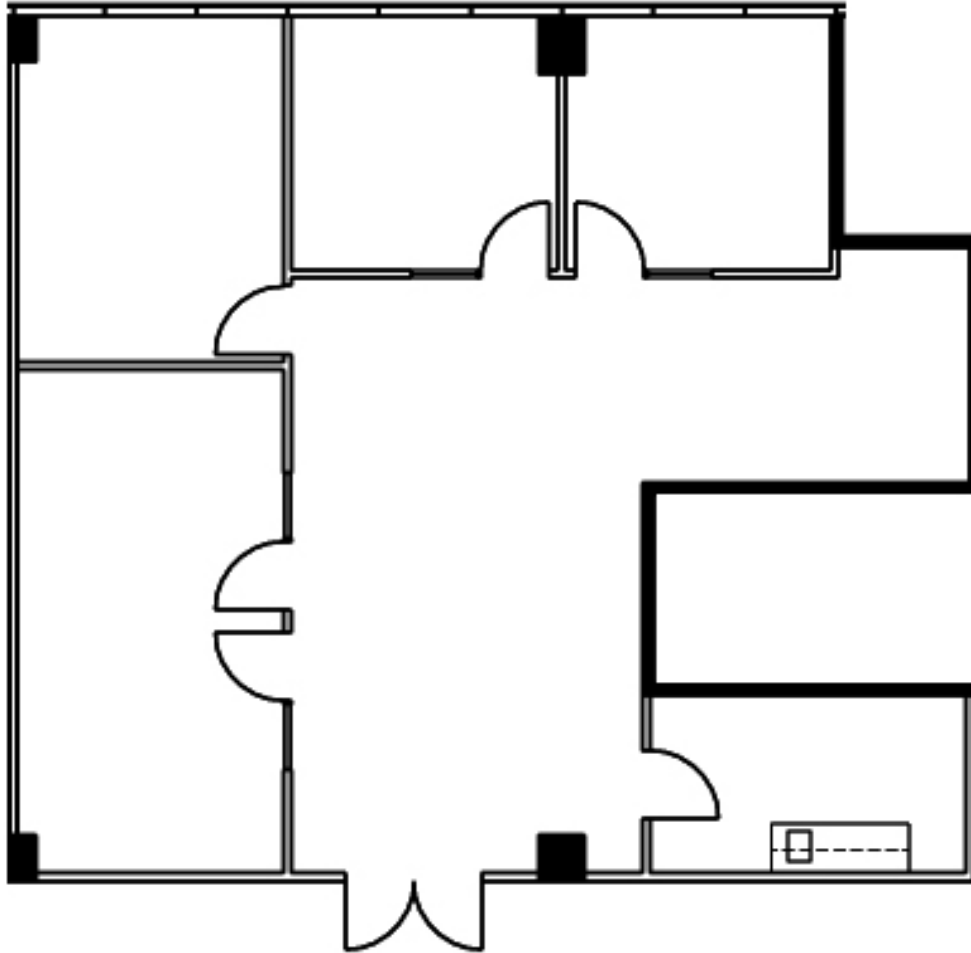

17800 CASTLETON STREET
SUITE #583
1,711 RSF

LEASING INFORMATION

ARNEL COMMERCIAL PROPERTIES

626.912.7700