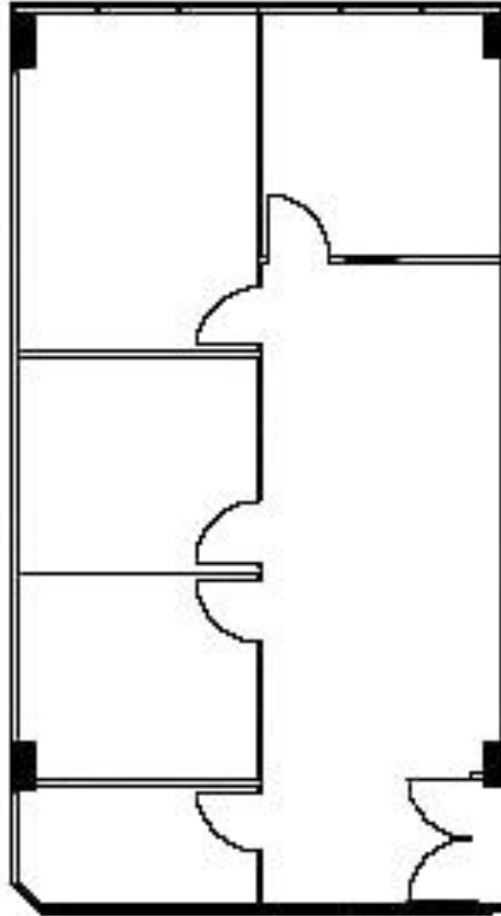

17800 CASTLETON STREET
SUITE #580
1,285 RSF

LEASING INFORMATION

ARNEL COMMERCIAL PROPERTIES

626.912.7700