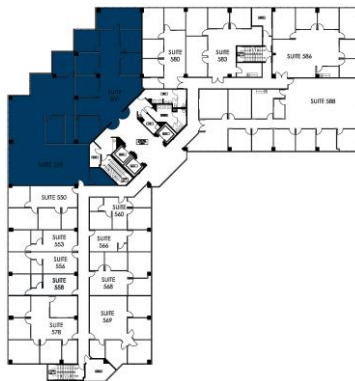

17800 CASTLETON STREET
SUITE #500 & 538
5,692 RSF

LEASING INFORMATION
ARNEL COMMERCIAL PROPERTIES

626.912.7700