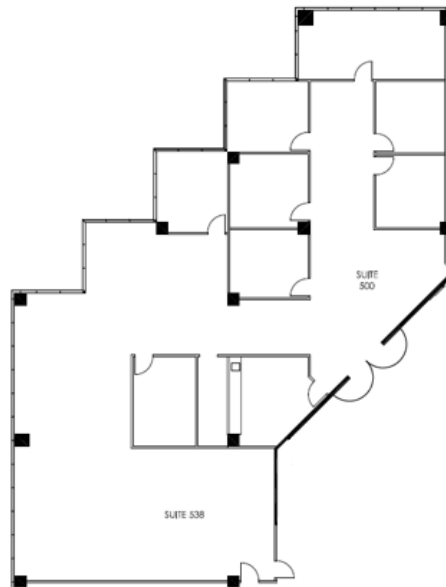

17800 CASTLETON STREET
SUITE #500 & 538
5,692 RSF

LEASING INFORMATION
ARNEL COMMERCIAL PROPERTIES

626.912.7700