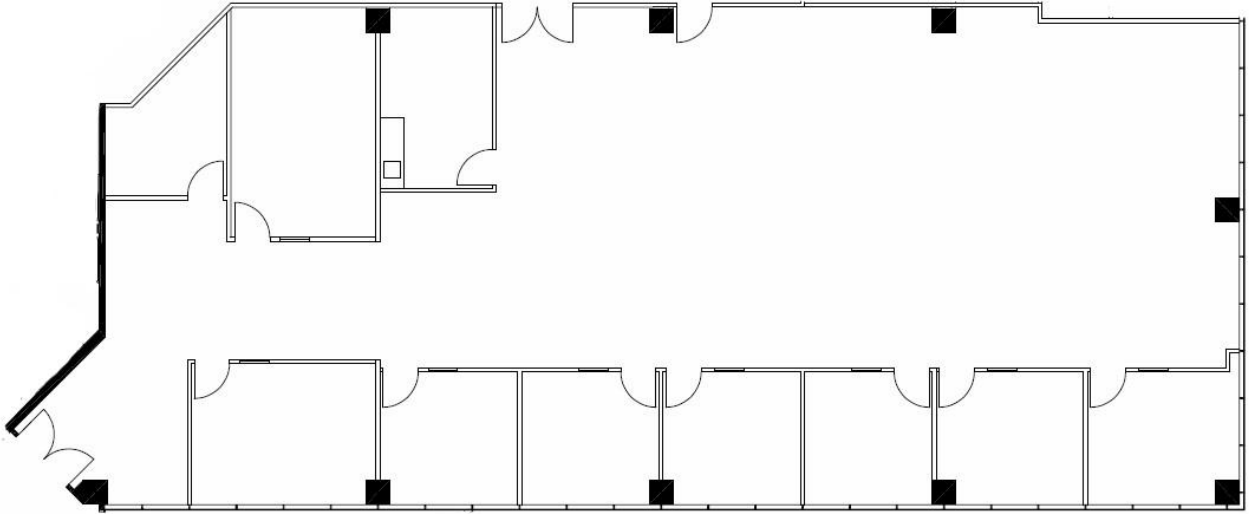

17800 CASTLETON STREET
SUITE #450/488
4,986 RSF

LEASING INFORMATION

ARNEL COMMERCIAL PROPERTIES

626.912.7700