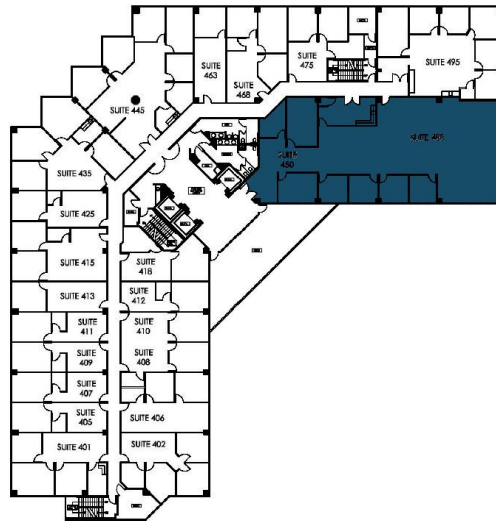

17800 CASTLETON STREET
SUITE #450/488
4,986 RSF

LEASING INFORMATION

ARNEL COMMERCIAL PROPERTIES

626.912.7700