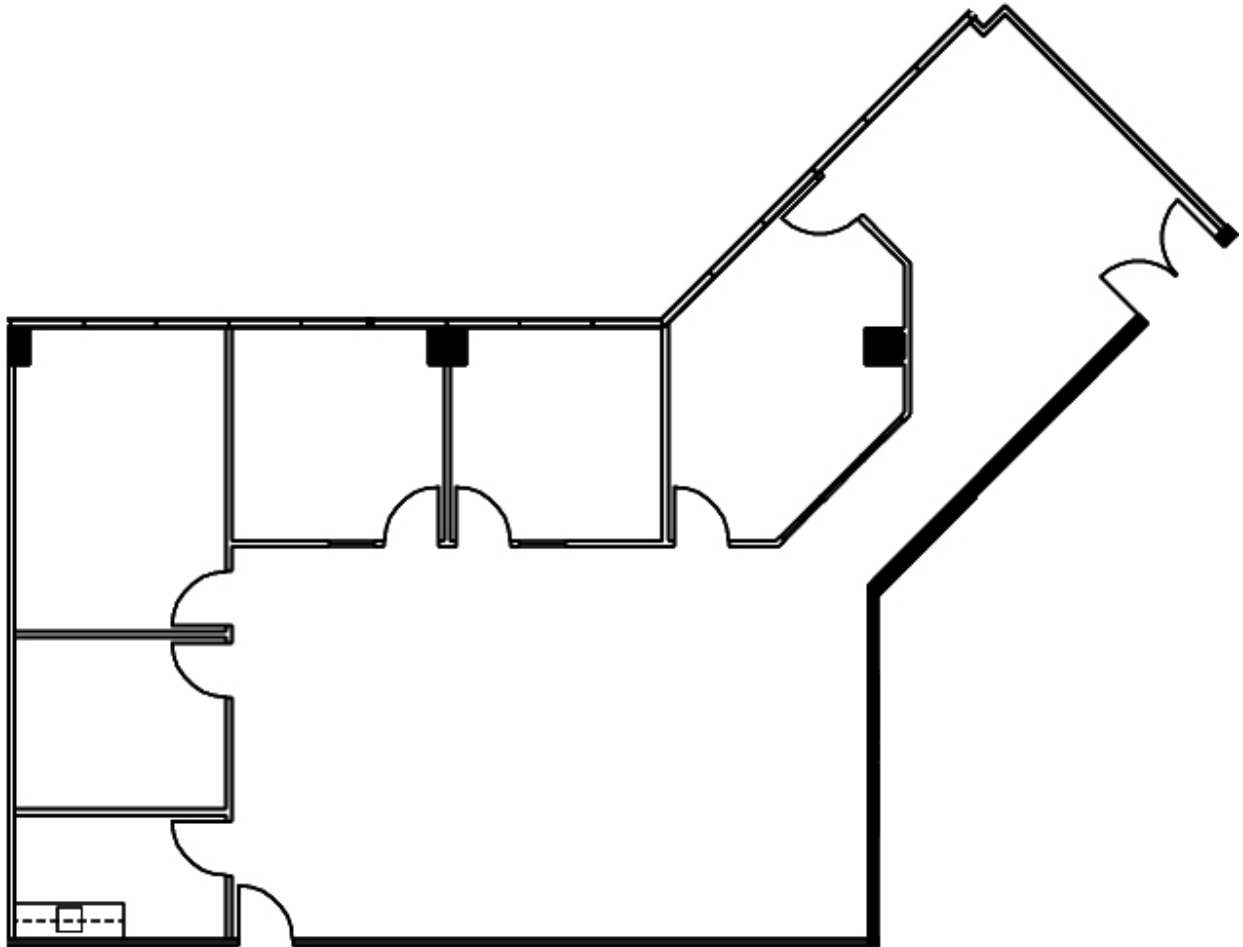

17800 CASTLETON STREET
SUITE #338
2,416 RSF

LEASING INFORMATION
ARNEL COMMERCIAL PROPERTIES

626.912.7700