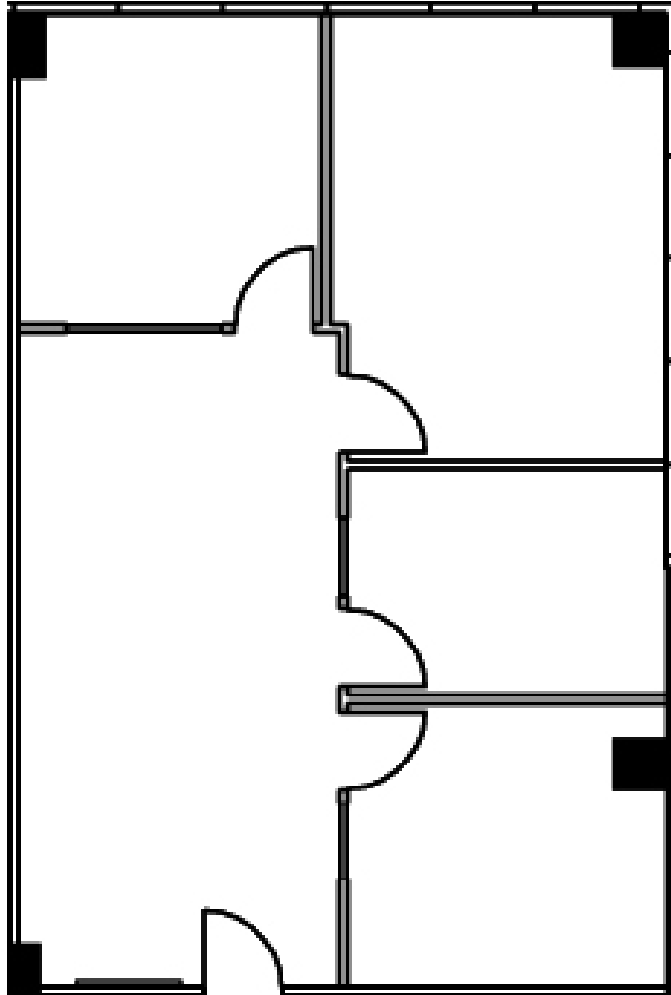

17700 CASTLETON STREET
SUITE #416
1,117 RSF

LEASING INFORMATION
ARNEL COMMERCIAL PROPERTIES

626.912.7700