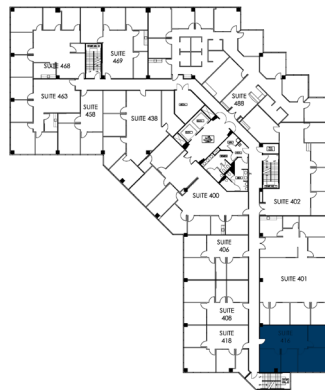

17700 CASTLETON STREET
SUITE #416
1,117 RSF

LEASING INFORMATION
ARNEL COMMERCIAL PROPERTIES

626.912.7700