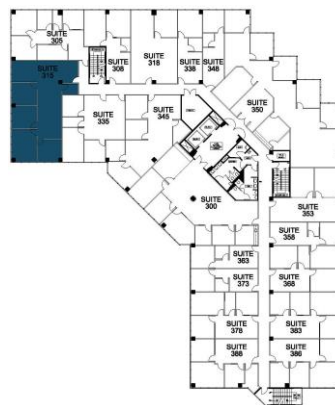

17700 CASTLETON STREET
SUITE #315
1,839 RSF

LEASING INFORMATION
ARNEL COMMERCIAL PROPERTIES

626.912.7700