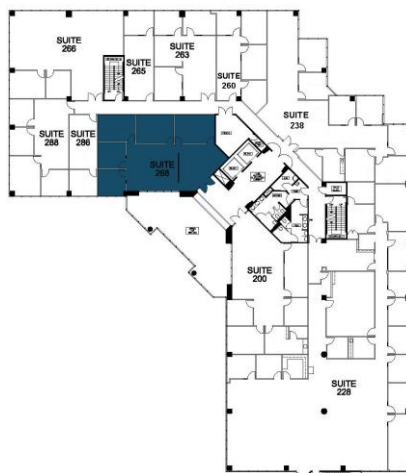

17700 CASTLETON STREET
Suite #268
1,904 RSF

LEASING INFORMATION
ARNEL COMMERCIAL PROPERTIES

626.912.7700