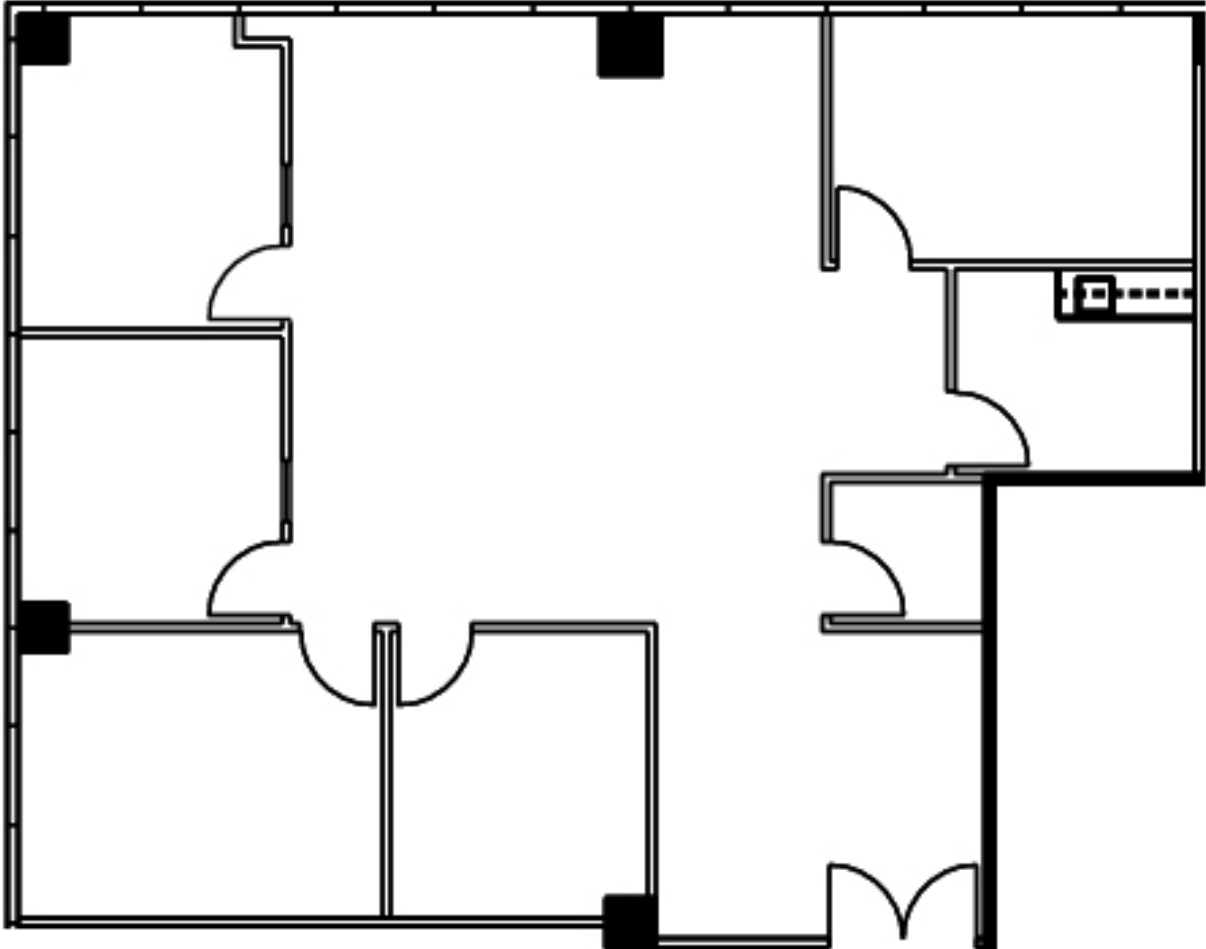

17700 CASTLETON STREET  
SUITE #266  
1,967 RSF

**LEASING INFORMATION**

ARNEL COMMERCIAL PROPERTIES

626.912.7700