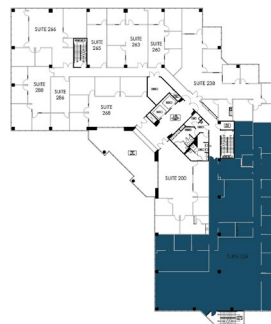

17700 CASTLETON STREET
Suite #228
6,873 RSF

LEASING INFORMATION
ARNEL COMMERCIAL PROPERTIES

626.912.7700