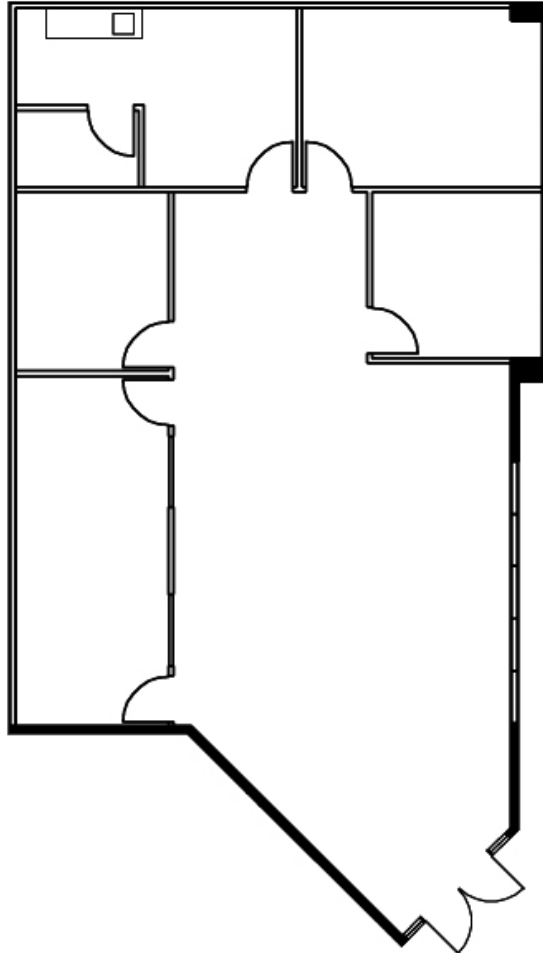

17700 CASTLETON STREET
SUITE #200
2,040 RSF

LEASING INFORMATION
ARNEL COMMERCIAL PROPERTIES

626.912.7700