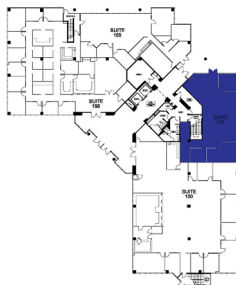

17700 CASTLETON STREET  
Suite #128  
2,752 RSF

**LEASING INFORMATION**  
ARNEL COMMERCIAL PROPERTIES

626.912.7700