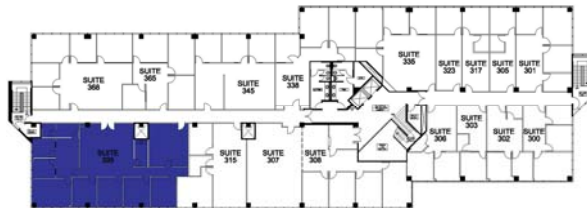

17870 CASTLETON STREET
SUITE #378
2,217 RSF

LEASING INFORMATION

ARNEL COMMERCIAL PROPERTIES

626.912.7700