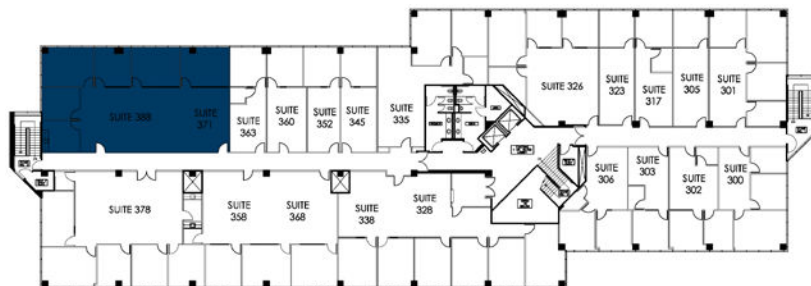

17870 CASTLETON STREET  
SUITE #371/388  
2,476 RSF

**LEASING INFORMATION**  
ARNEL COMMERCIAL PROPERTIES

626.912.7700