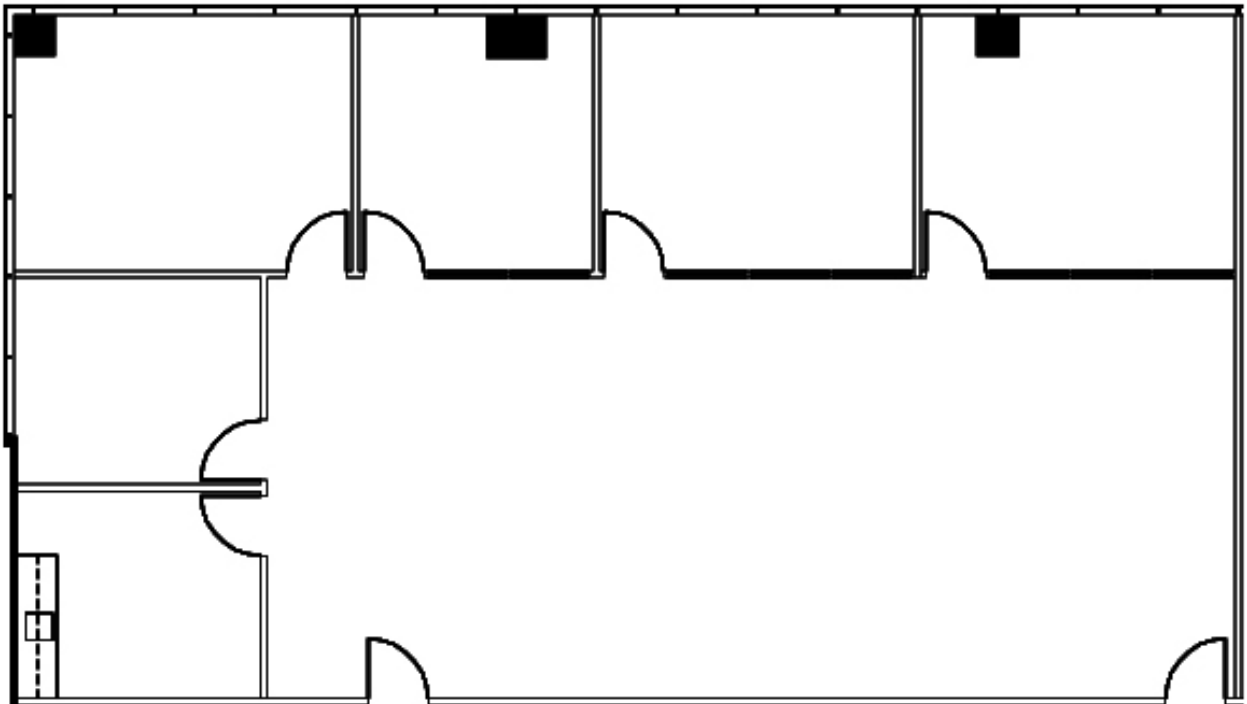

17870 CASTLETON STREET  
SUITE #371/388  
2,476 RSF

**LEASING INFORMATION**  
ARNEL COMMERCIAL PROPERTIES

626.912.7700