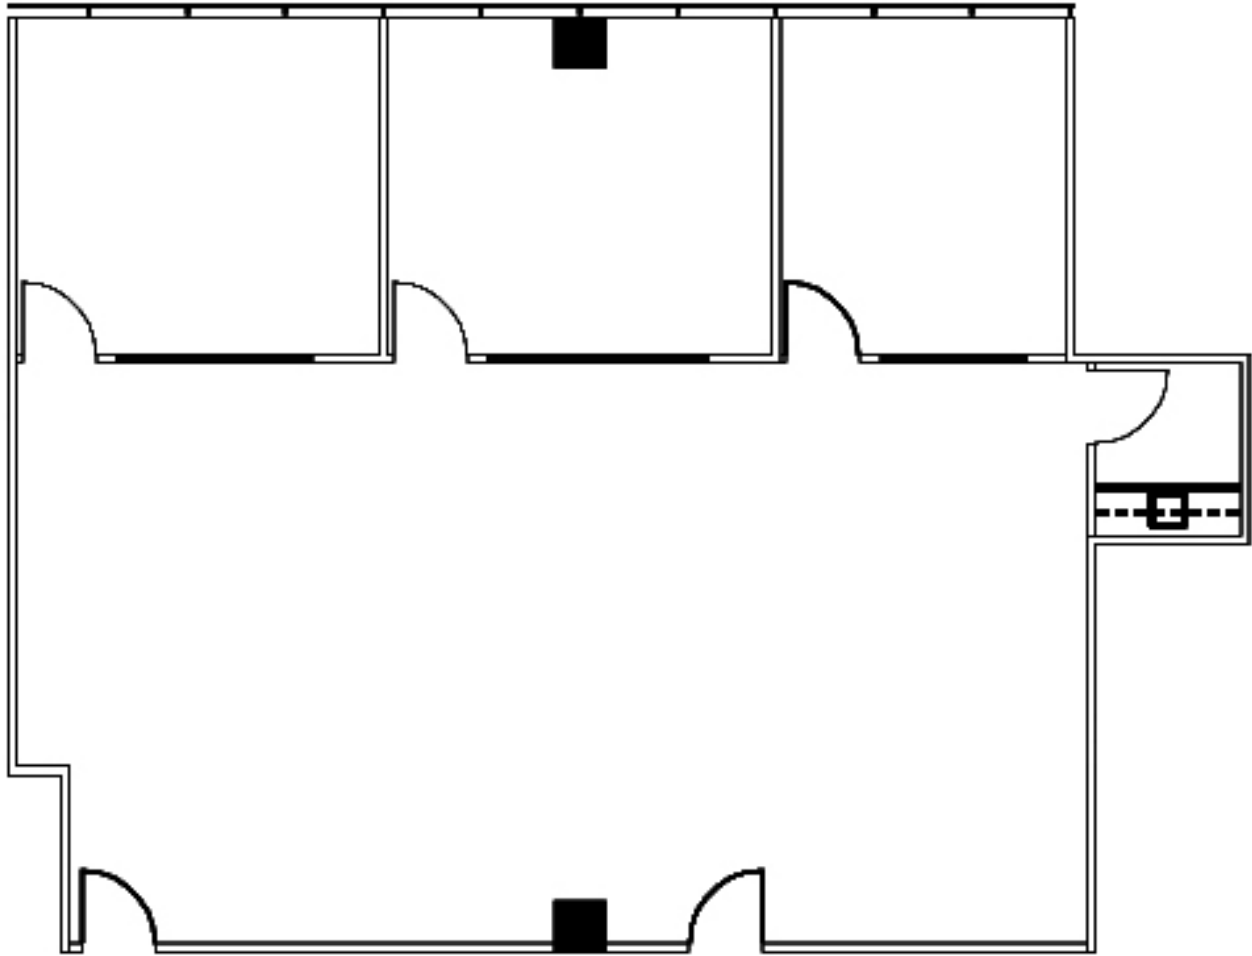

17870 CASTLETON STREET
SUITE #358/368
1,986 RSF

LEASING INFORMATION
ARNEL COMMERCIAL PROPERTIES

626.912.7700