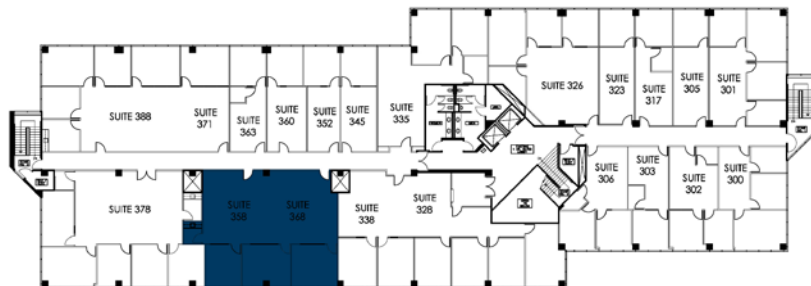

17870 CASTLETON STREET
SUITE #358/368
1,986 RSF

LEASING INFORMATION
ARNEL COMMERCIAL PROPERTIES

626.912.7700